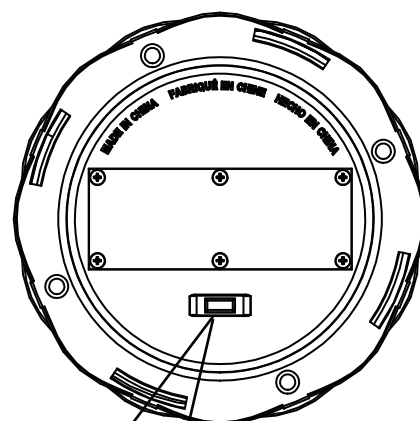

rechargeable battery
Type: AA Ni-MH
1.2V 500mAh

≥8 hours

LED 0.24W

ON:		→		/	
OFF:		→		/	

IP44